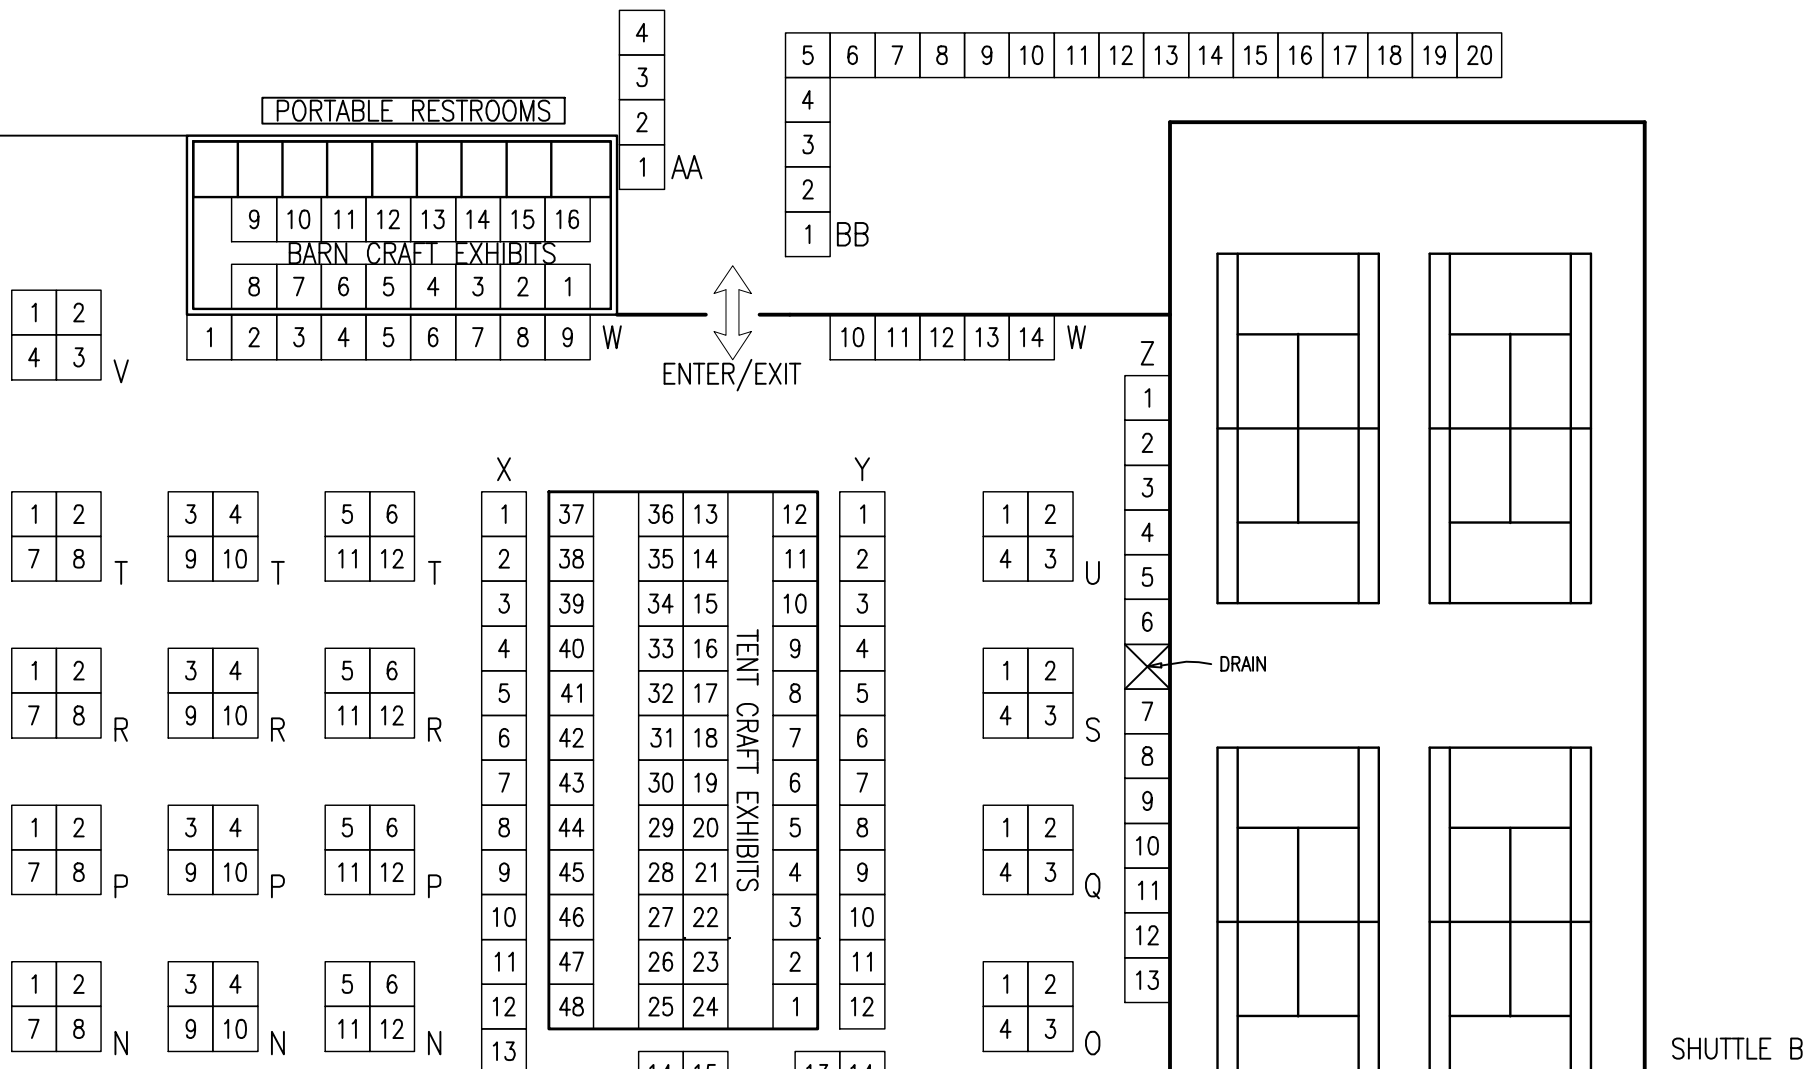

VENDOR ONLY  
PARKING AREA

1 2 S 1 2 T 1 2 U 1 2 V 1 2 W 1 2 X 1 2 Y

4 3 4 3 4 3 4 3 4 3 4 3  
1 2 L 1 2 M 1 2 N 1 2 O 1 2 P 1 2 Q 1 2 R

4 3 4 3 4 3 4 3 SHED 4 3  
1 2 G 1 2 H 1 2 I 1 2 J 1 2 K

4 3 4 3 4 3 4 3 4 3 4 3  
1 2 A 1 2 B 1 2 C 1 2 D 1 2 E 1 2 F

**NORTH**

DIVISION STREET

7 6 5 4 3 2 1  
PARK FOOD  
VENDOR BOOTHS

BARRICADES  
ENTER/EXIT  
FOOT TRAFFIC ONLY

VENDOR ONLY  
PARKING AREA

FOREST STREET

PUBLIC PAY PARKING AREA

HWY 70

ENTER/EXIT

ENTER/EXIT