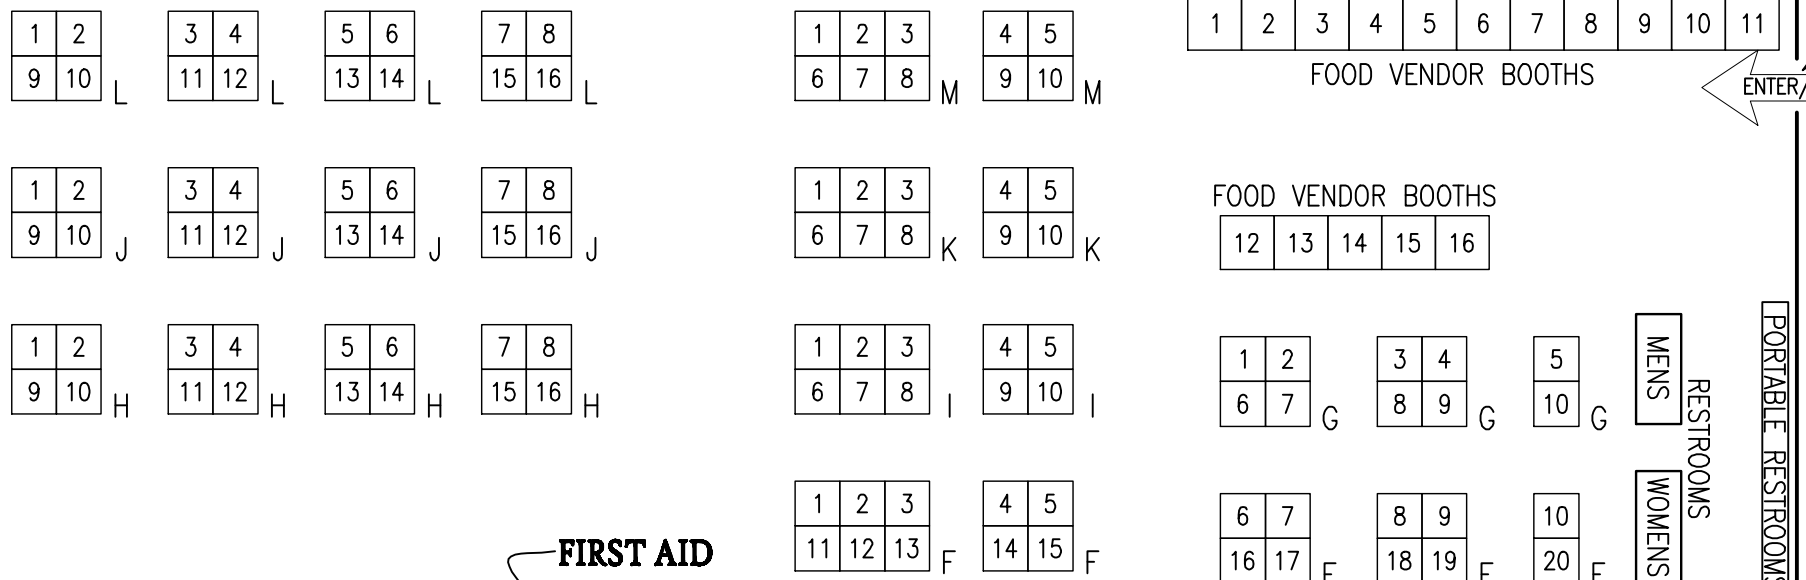

VENDOR ONLY  
PARKING AREA

1 2 S 1 2 T 1 2 U 1 2 V 1 2 W 1 2 X 1 2 Y

4 3 4 3 4 3 4 3 4 3 4 3  
1 2 L 1 2 M 1 2 N 1 2 O 1 2 P 1 2 Q 1 2 R

4 3 4 3 4 3 4 3 SHED 4 3  
1 2 G 1 2 H 1 2 I 1 2 J 1 2 K

4 3 4 3 4 3 4 3 4 3 4 3  
1 2 A 1 2 B 1 2 C 1 2 D 1 2 E 1 2 F

**NORTH**

DIVISION STREET

7 6 5 4 3 2 1  
PARK FOOD  
VENDOR BOOTHS

BARRICADES  
ENTER/EXIT  
FOOT TRAFFIC ONLY

VENDOR ONLY  
PARKING AREA

FOREST STREET

PUBLIC PAY PARKING AREA

HWY 70